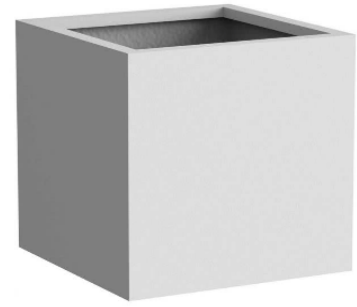

Manhattan Ivory White Fiberglass

Manhattan Ivory Cube 500: H500 W500mm: 7.5KG	$	219
Manhattan Ivory Cube 600: H600 W600mm: 10KG	$	329
Manhattan Ivory Trough 800: L800 x H400 x W350mm 7kg	$	219
Manhattan Ivory Trough 1000: L1000 x H500 x W400mm 10kg	$	329